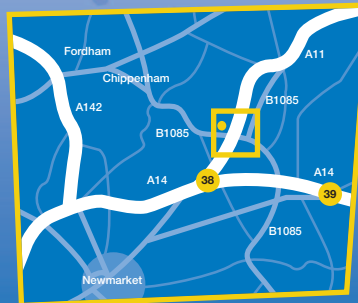

## Directions

**WildTracks**

CHIPPENHAM ROAD, KENNETT, NEWMARKET, SUFFOLK CB8 7QJ

EMAIL [ENQUIRIES@WILDTRACKSLTD.CO.UK](mailto:ENQUIRIES@WILDTRACKSLTD.CO.UK)

FACEBOOK.COM/WILDTRACKS

VISIT OUR WEBSITE OR CALL FOR DETAILS ON ANY OF OUR PACKAGES OR OFFERS